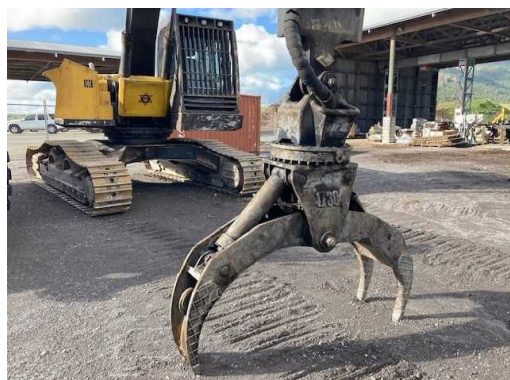

* Prices per week to purchase (finance subject to approval).

#Forestry Heavy Machinery FSOB Used 2012 Volvo EC290C Forestry Machine

MAKE
Volvo

YEAR
2012

HOURS
19500

LOCATION
Taupo

RETAIL PRICE
$85,000 NZD ex GST

High n wide, Shultz Engineering Guarding, Ensign 1730 grapple, Owner operated from New, been a Skid machine fleet and loading, Serviced from new by Transdiesel. Good track gear and can come with a new bucket cylinder and linkages if required. Very tidy, Ready for work. With the bucket ram, etc would make a good backline machine.

**FOR MORE INFO OR TO CONTACT US
ABOUT THIS PRODUCT, JUMP ONLINE AT:**

transdiesel.com/used/218